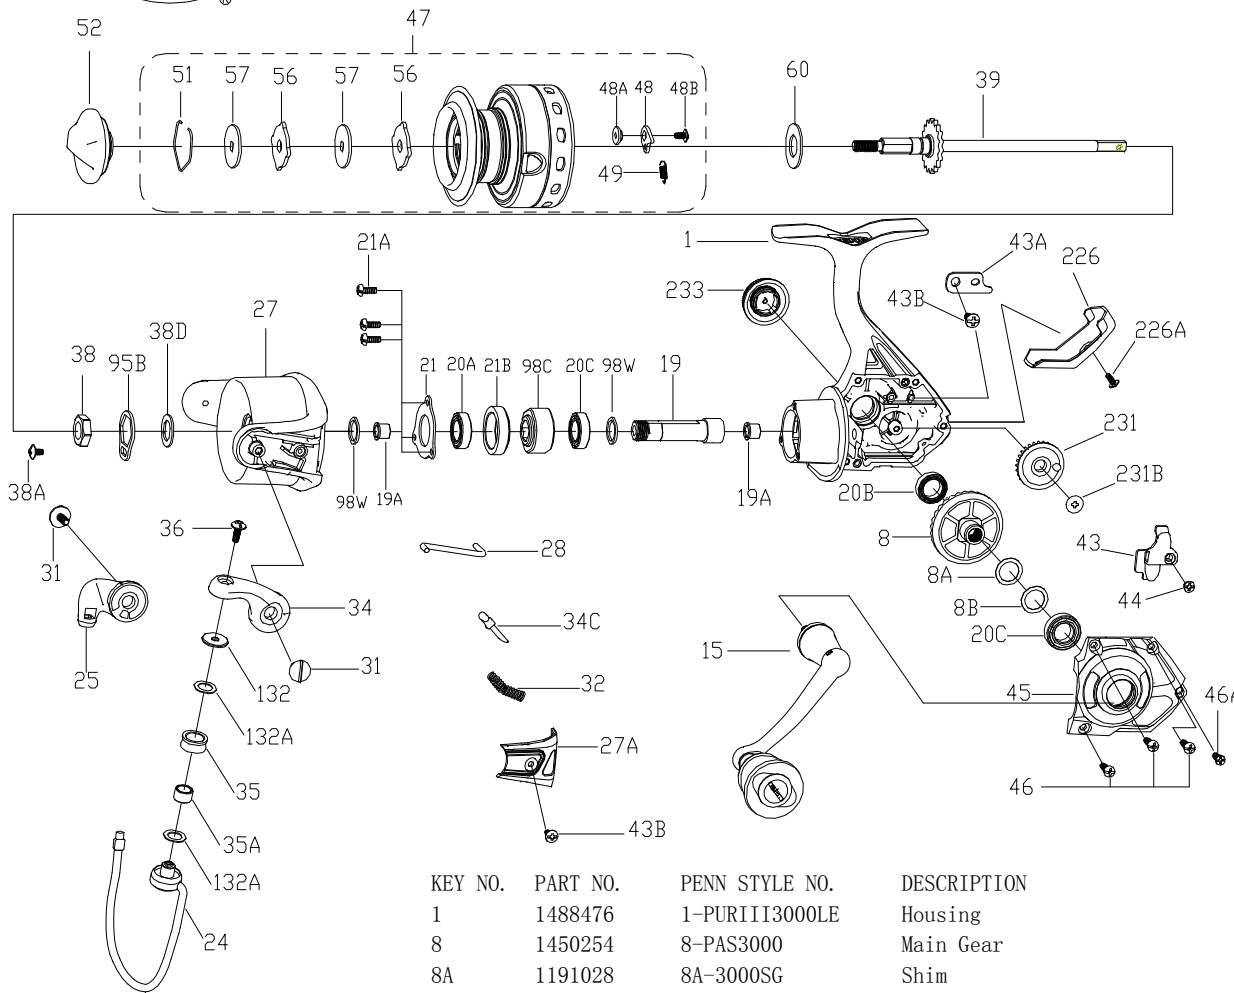

PARTS LIST FOR MODEL AS PURIII3000LE

KEY NO.	PART NO.	PENN STYLE NO.	DESCRIPTION
24	1308054	24-CFT3000	Bail Wire
25	1308056	25-CFT3000	Bail Holder
27	1485210	27-PURIII3000	Rotor
27A	1308059	27A-CFT3000	Bail Pivot Cover
28	1308061	28-CFT3000	Trip Lever
31	1308063	31-CFT3000	Bail Arm Screw(2 req)
32	1191586	32-3000SG	Bail Spring
34	1308064	34-CFT3000	Bail Arm
34C	1308065	34C-CFT3000	Pivot Arm
35	1308066	35-CFT3000	Line Roller
35A	1308067	35A-CFT3000	Line Roller Bushing
36	1191699	36-3000SG	Bail Stud Screw
38	1203994	38-3000PUR	Rotor Nut
38A	1308069	38A-CFT3000	Rotor Locking Plate Screw
38D	1308070	38D-CFT3000	Rotor Nut Washer
39	1365725	39-FRCII3000	Main Shaft Assembly
43	1485219	43-PURIII3000	Crosswind Block
43A	1191818	43A-3000SG	Crosswind Block Plate
43B	1203997	43B-3000PUR	Screw(2 req)
44	1191843	44-3000SG	Crosswind Block Screw
45	1485213	45-PURIII3000	Housing Cover
46	1485201	46-PURIII3000	Housing Cover Screw (3 req)
46A	1485202	46A-PURIII3000	Housing Cover Screw
47	1488482	47-PURIII3000LE	Spool Assembly
48	1211604	48-3000SG	Click Tongue
48A	1214226	48A-3000SG	Click Tongue Washer
48B	1214189	48B-3000SG	Spool Click Screw
49	1211605	49-3000SG	Click Tongue Spring
51	1308078	51-CFT3000	Drag Retaining Ring
52	1485221	52-PURIII3000	Drag Knob Assembly
56	1485222	56-PURIII3000	Drag Washer (2 req)
57	1192043	57-3000SG	Keyed Washer (2 req)
60	1192060	60-3000SG	Thrust Washer
95B	1308081	95B-CFT3000	Rotor Locking Plate
98C	1192212	98C-3000SG	Clutch/Sleeve Assembly
98W	1204004	98W-3000PUR	Washer(2 req)
132	1192296	132-3000SG	Roller Washer
132A	1192302	132A-3000SG	Line Roller Washer (2 req)
226	1485215	226-PURIII3000	Rear Cover
226A	1485216	226A-PURIII3000	Rear Cover Screw
231	1485217	231-PURIII3000	Crosswind Gear
231B	1485218	231B-PURIII3000	Screw Crosswind Gear
233	1489169	233-PURIII2500LE	Bearing Cover Assembly